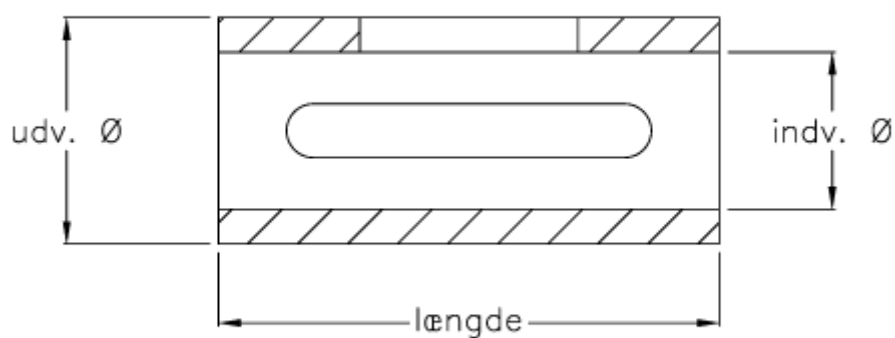

Data Sheet

Article number: 39282838

Description: Bush 28/38 incl. keys

Measures

Description	= 28/38
Internal diameter	= 28
Length	= 70
Outer diameter	= 38